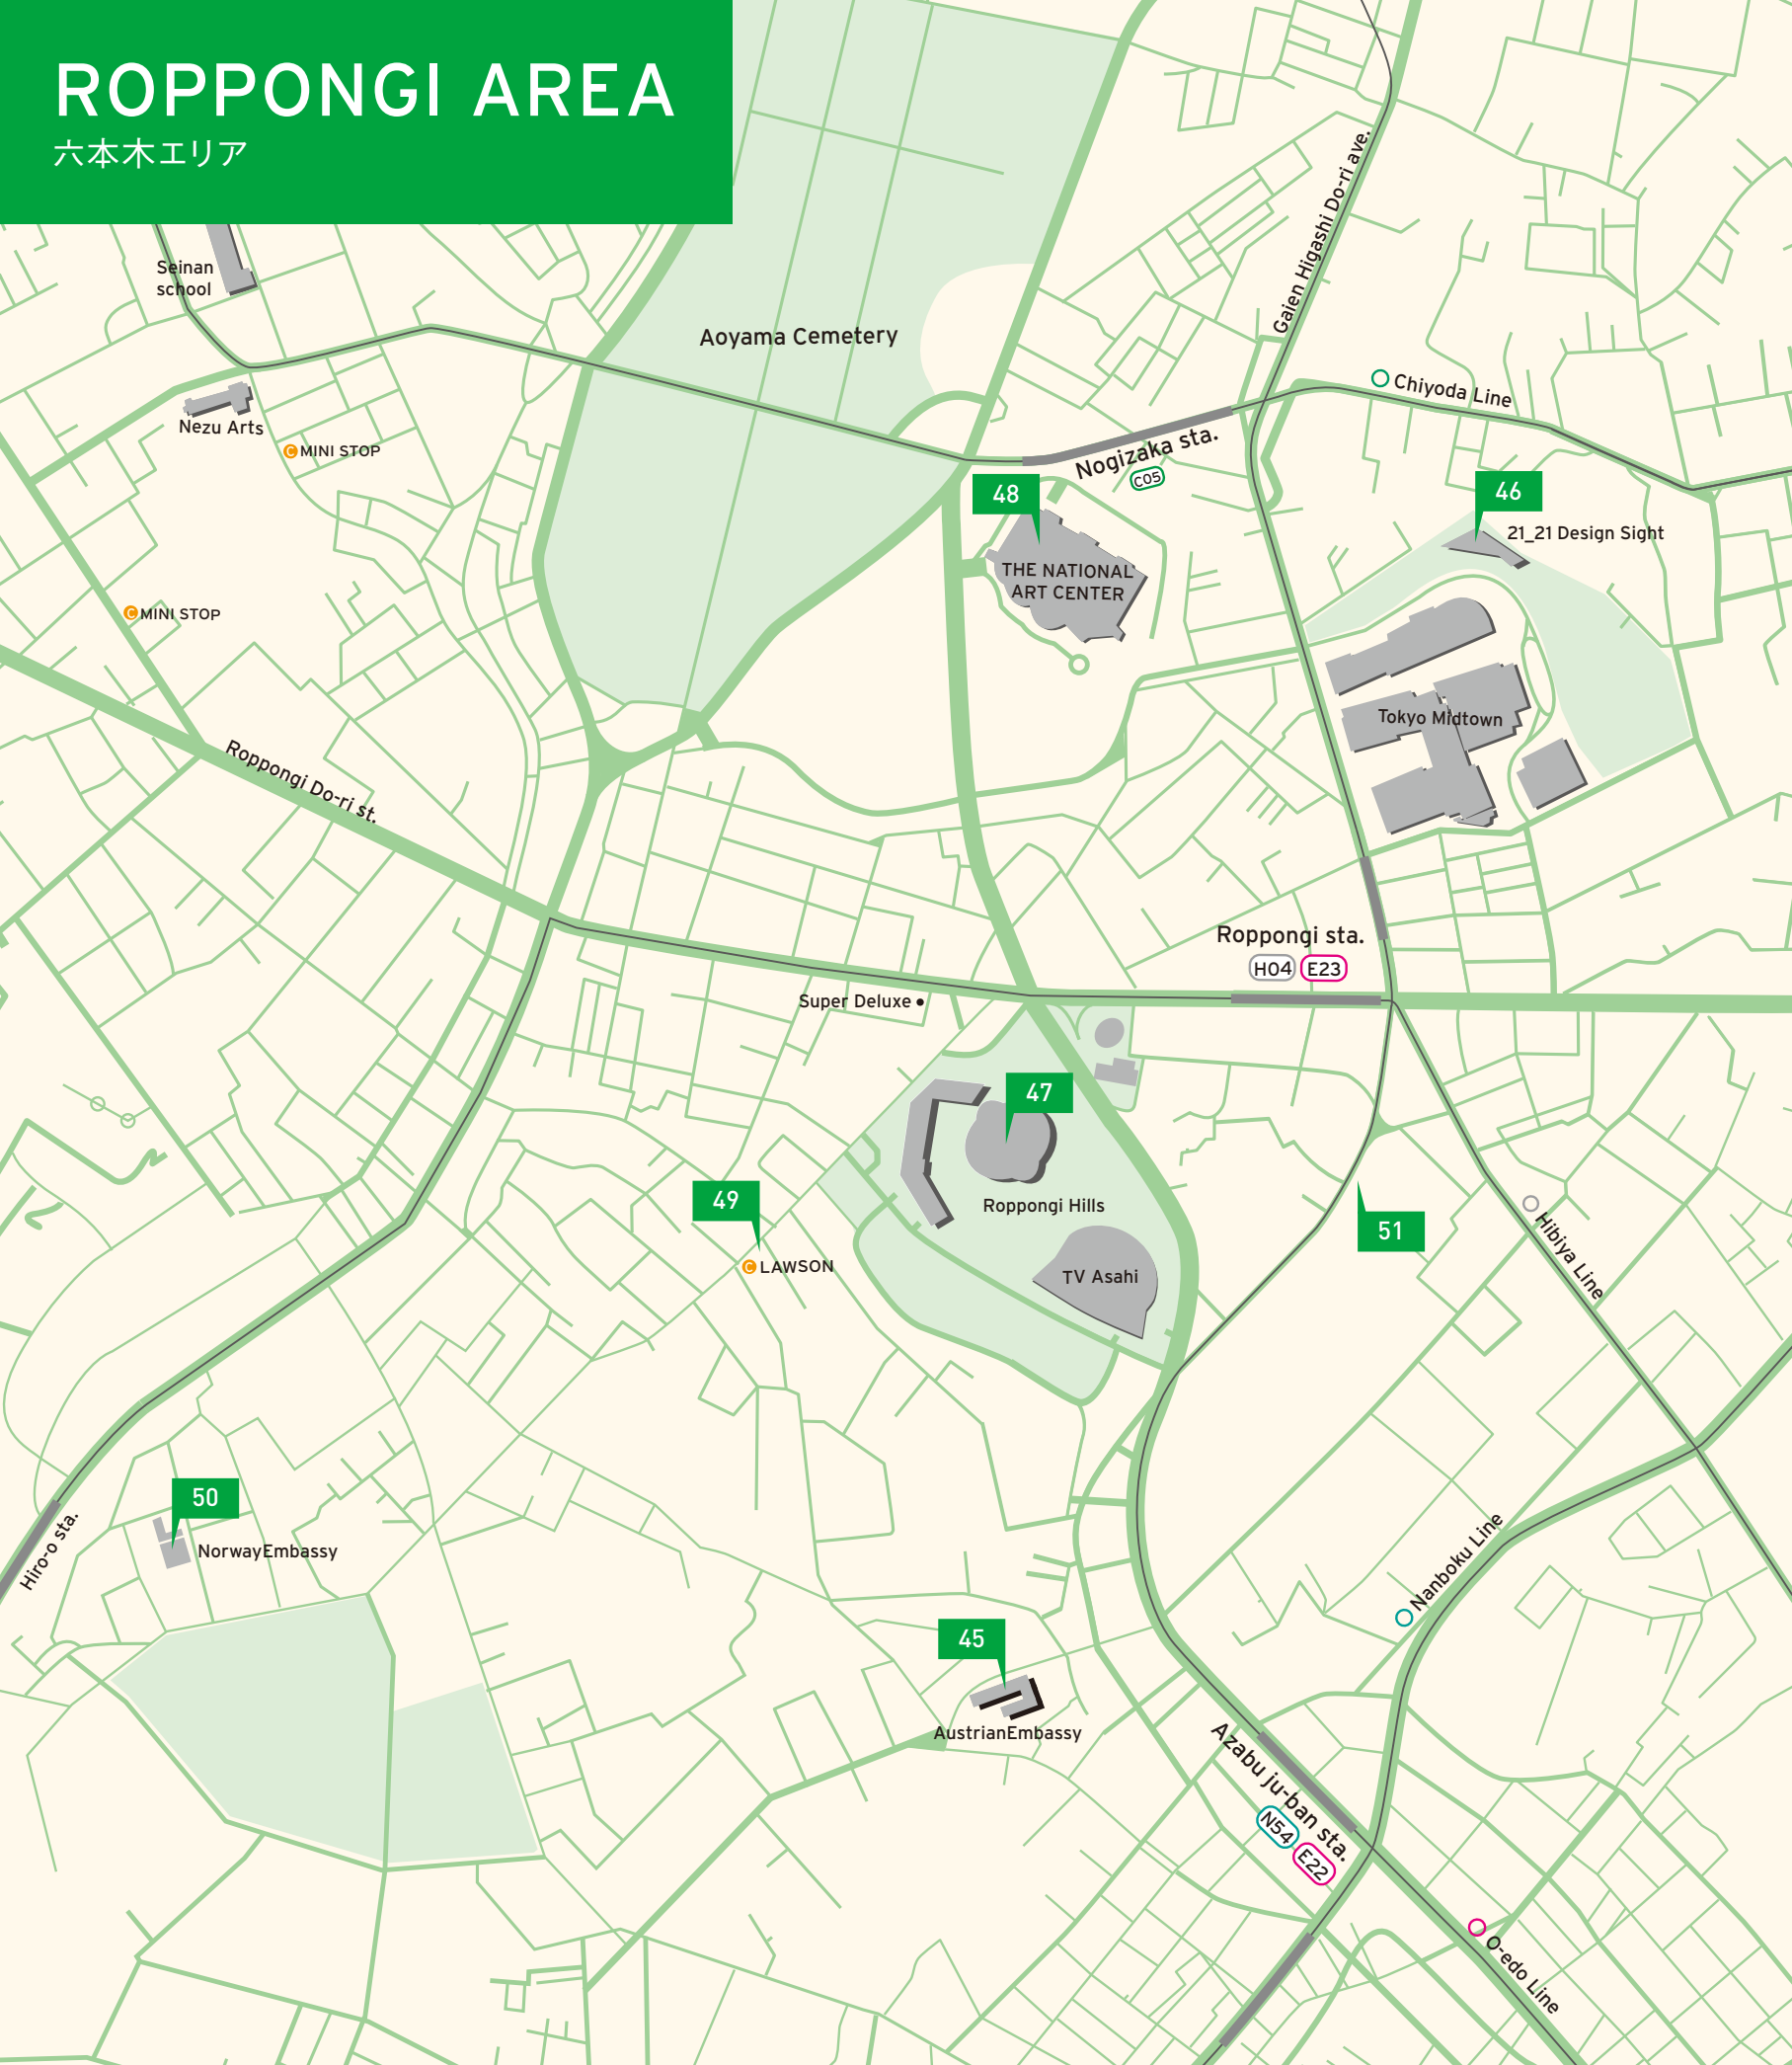

ROPPONGI AREA

六本木エリア

- 45  Austrian Embassy Commercial Section in Tokyo
Neo Chandelier Project
03-6718-2382
- 46  21_21 DESIGN SIGHT
21_21 DESIGN SIGHT EXHIBITION 2 DIRECTED BY TAKU SATOH "water"
03-3475 - 2121
- 47  Mori Art Museum
ROPPONGI CROSSING 2007 : FUTURE BEATS IN JAPANESE CONTEMPORARY ART
03-5777-8600
- 48  SFT GALLERY
MY TOWN IN MY HOME
03-6812-9933